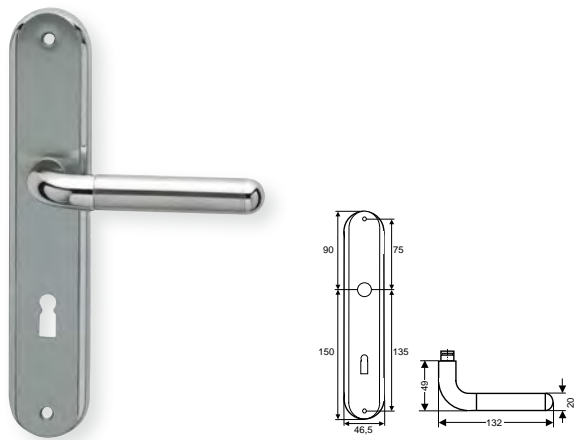

Langschild-Garnitur LIGNANO STEEL

KARCHER DESIGN

Art.-Nr.	Modell	Lochung	Oberfläche
394582	RL35	BB	Chrom/Nickelmatt
394642	RL35	PZ	Chrom/Nickelmatt
378450	RL35	Bad	Chrom/Nickelmatt