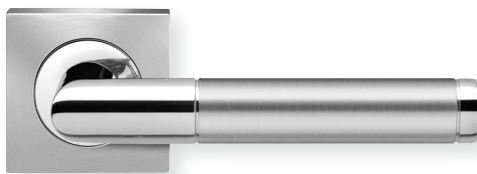

Rosetten-Garnitur RIO STEEL

KARCHER
DESIGN