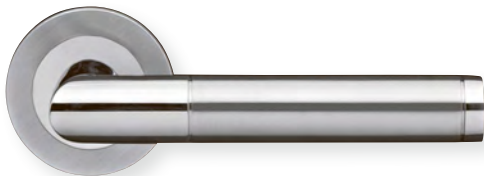

Rosetten-Garnitur RIO STEEL

KARCHER
DESIGN