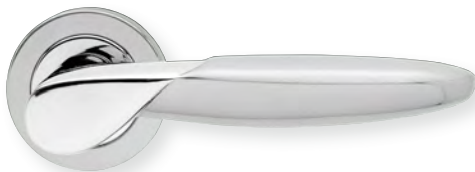

Rosetten-Garnitur ORLANDO

KARCHER
DESIGN