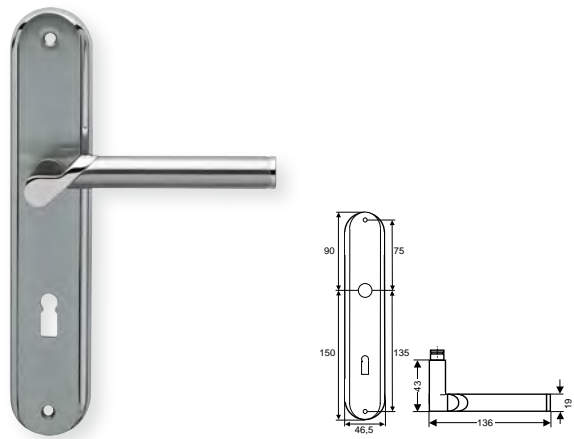

Langschild-Garnitur STARLIGHT

KARCHER DESIGN

Art.-Nr.	Modell	Lochung	Oberfläche
378451	RL38	BB	Chrom/Nickelmatt
378452	RL38	Bad	Chrom/Nickelmatt
1195530	RL38	PZ	Chrom/Nickelmatt