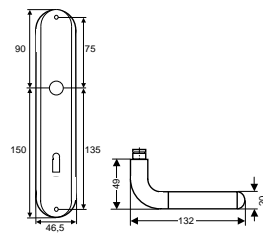

Langschild-Garnitur LIGNANO STEEL

KARCHER
DESIGN

Art.-Nr.	Modell	Lochung	Oberfläche
394582	RL35	BB	Chrom/Nickelmatt
394642	RL35	PZ	Chrom/Nickelmatt
378450	RL35	Bad	Chrom/Nickelmatt